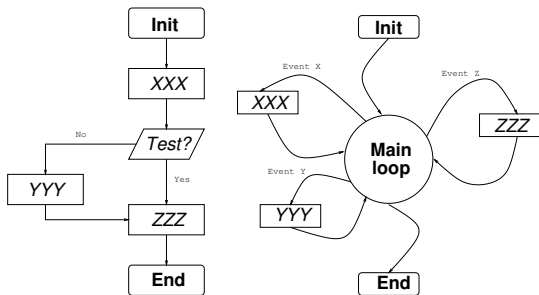

Event loop

Console program

GUI program

Event loops may be nested: a modal dialog disables all the existing windows to prevent them from generating events while it is shown and starts its own modal event loop that terminates when the dialog is closed.

Beware

Reentering the event loop using a function such as `wxYield()` can have unforeseen but usually fatal effects.